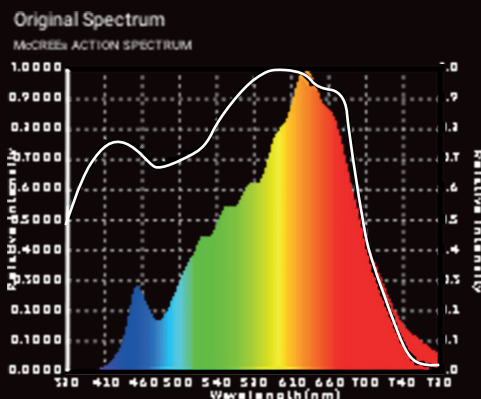

SPECTRUM OF LCI 2700K CHIPS

Ref.	P	LED	CHIP	N.º LED	T.ª Color	Beam angle	PFC	CRI	Lumens	Flowering Area (mm)	PPFD	Dimens. (mm)	LED Life	Warranty
MONSTER LCI-260/27	260W	CITIZEN Micro HumanTech	CLU048-1212	4	2700K	120°	>0,95	97	26.800	1200X600	243µ mol/s	800x135x58	50.000 h	3 Years
MONSTER LCI-220/27	220W	CITIZEN Micro HumanTech	CLU048-1212	4	2700K	120°	>0,95	97	22.400	1200X600	219µ mol/s	800x135x58	50.000 h	3 Years