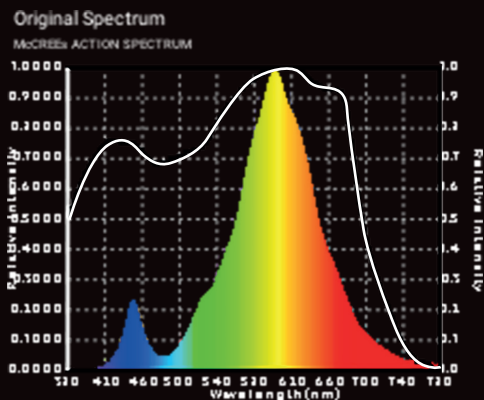

SPECTRUM OF LCI 2200K CHIPS

Ref.	P	LED	CHIP	N.º LED	T.ª Color	Beam angle	PFC	CRI	Lumens	Flowering Area (mm)	PPFD	Dimens. (mm)	LED Life	Warranty
MONSTER LCI-260/22	260W	CITIZEN Micro HumanTech	CLU048-1212 AMBAR	4	2200K	120º	>0,95	70	34.800	1200X600	285µ mol/s	800x135x58	50.000 h	3 Years
MONSTER LCI-220/22	220W	CITIZEN Micro HumanTech	CLU048-1212 AMBAR	4	2200K	120º	>0,95	70	29.000	1200X600	246µ mol/s	800x135x58	50.000 h	3 Years