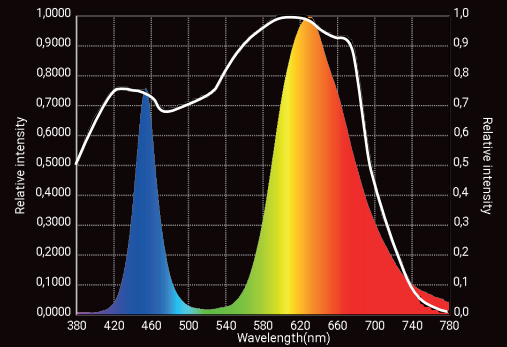

SPECTRUM OF PRB CHIPS

Original Spectrum

McCREE'S ACTION SPECTRUM