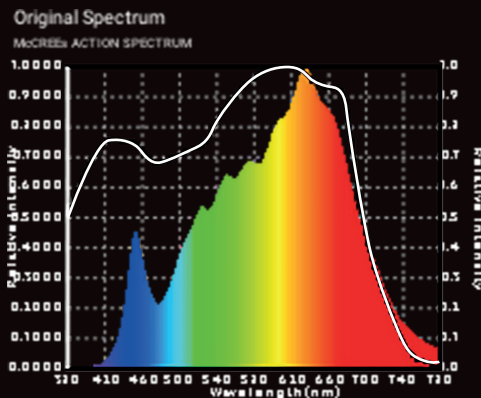

SPECTRUM OF LCI 3000K CHIPS

Ref.	P	LED	CHIP	N.º LED	T.ª Color	Beam angle	PFC	CRI	Lumens	Flowering Area (mm)	PPFD	Dimens. (mm)	LED Life	Warranty
MONSTER LCI-260/30	260W	CITIZEN Micro HumanTech	CLU048-1212	4	3000K	120°	>0,95	97	28.000	1200X600	245µ mol/s	800x135x58	50.000 h	3 Years
MONSTER LCI-220/30	220W	CITIZEN Micro HumanTech	CLU048-1212	4	3000K	120°	>0,95	97	23.400	1200X600	224µ mol/s	800x135x58	50.000 h	3 Years