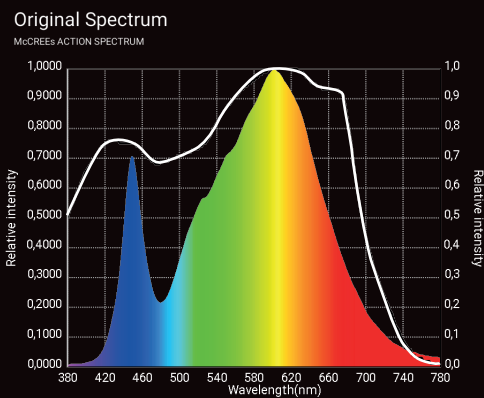

SPECTRUM OF LCR 3590 CHIPS

Ref.	P	LED	CHIP	N.º LED	T.ª Color	Beam angle	PFC	CRI	Lumens	Flowering Area (mm)	PPFD	Dimens. (mm)	LED Life	Warranty
MONSTER LCR-260/3590	260W	CREE LEDs	CXB 3590	4	3500K	120º	>0,95	80	36.000	1200X600	280µ mol/s	800x135x58	50.000 h	3 Years
MONSTER LCR-220/3590	220W	CREE LEDs	CXB 3590	4	3500K	120º	>0,95	80	33.000	1200X600	258µ mol/s	800x135x58	50.000 h	3 Years