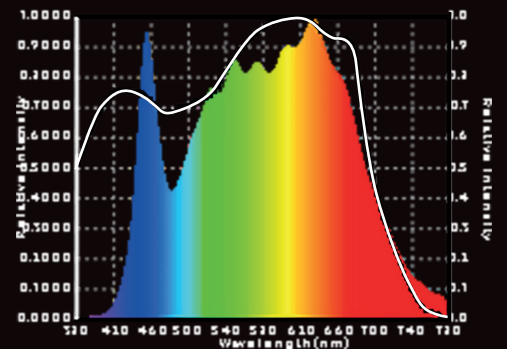

## SPECTRUM OF LCI 4000K CHIPS

Original Spectrum

McCREE'S ACTION SPECTRUM

CITIZEN

CLU048-1212

ARTIC BIONIX F120

EUG-200S210DV

Ref.	P	LED	CHIP	N.º LED	T.º Color	Beam angle	PFC	CRI	Lumens	Flowering Area (mm)	PPFD	Dimens. (mm)	LED Life	Warranty
MONSTER LCI-220/40	220W	CITIZEN	CLU048-1212	4	4000K	120º	>0,95	97	24.000	1200X600	230µ mol/s	800x135x58	50.000 h	3 Years