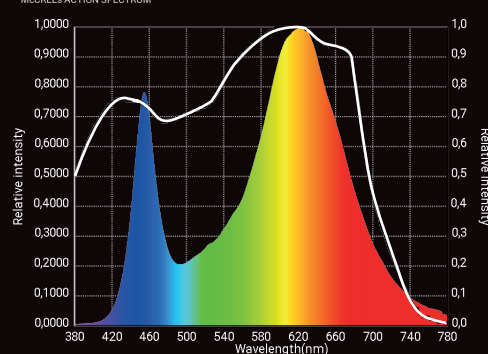

## SPECTRUM OF PW CHIPS

Original Spectrum

MCREE'S ACTION SPECTRUM

HORTICULTURE PW

CLU04H-PW

ARTIC BIONIX F120

EUG-200S210DV

Ref.	P	LED	CHIP	N.° LED	T.ª Color	Beam angle	PFC	CRI	Lumens	Flowering Area (mm)	PPFD	Dimens. (mm)	LED Life	Warranty
MONSTER LPW-220	220W	HORTICULTURE	CLU04H-PW	4	2470K	120°	>0,95	80	16.700	1200X600	195µ mol/s	800x135x58	50.000 h	3 Years