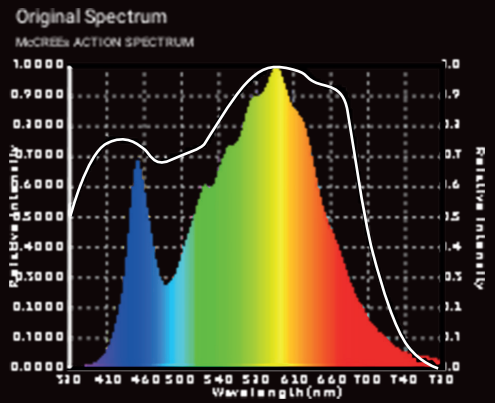

SPECTRUM OF LCR 3070CHIPS